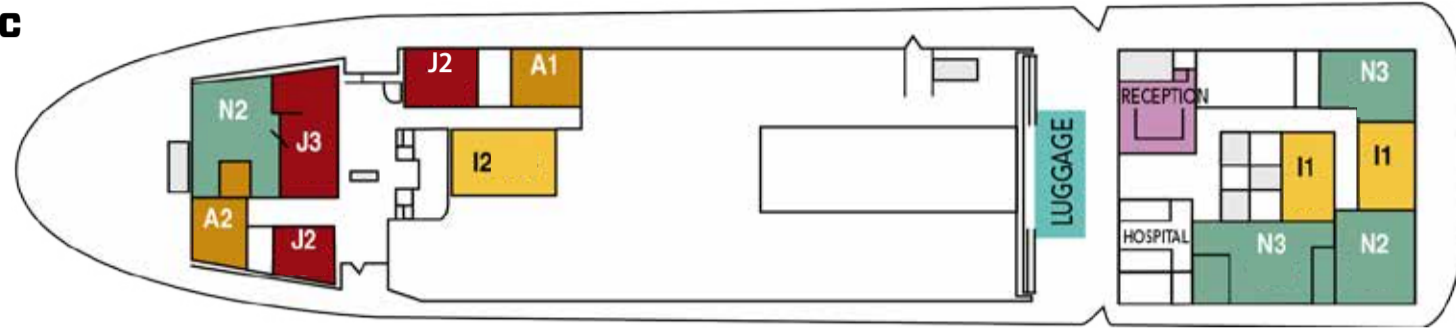

SALON DECK

DECK C

DECK B

DECK A

N	Prices from 26.451 DKK
J	Prices from 21.387 DKK
A	Prices from 22.147 DKK
I	Prices from 19.868 DKK
D	Prices from 16.830 DKK
E	Prices from 14.973 DKK

Cat	Deck	Cabin description
D2	B	Outside two bed cabin (bunk beds) with porthole and wash basin
D4	B	Outside four bed cabin (bunk beds) with porthole and wash basin
I1	C	Inside two bed cabin (bunk beds) <u>for single use</u> with shower/wc
I2	B, C	Inside two bed cabin (bunk beds) with shower/wc
I3	B	Inside three bed cabin (bunk beds) with shower/wc
J2	B	Outside two bed cabin (bunk bed), window/obstructed view, shower/wc
J3	C	Outside three bed cabin (bunk bed + sofa), window/obstructed view, shower/wc
A1	B, C	Outside two bed cabin (bunk beds) <u>for single use</u> with porthole and shower/wc
A2	B, C	Outside two bed cabin (bunk beds) with porthole and shower/wc
N2	C	Outside two bed cabin (bunk beds) with window, sofa, shower/wc. N2-304 has only 2 lower beds, no sofa
N3	C	Outside three bed cabin (bunk beds + sofa that can be made into extra bed) with window, shower/wc
E2	A	Inside two bed cabin (bunk beds) with wash basin and shared shower/wc