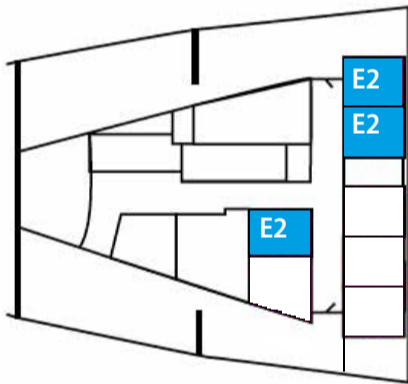

SALON DECK

DECK C

DECK B

DECK A

N	Prices from 26.451 DKK
J	Prices from 21.387 DKK
A	Prices from 22.147 DKK
I	Prices from 19.868 DKK
D	Prices from 16.830 DKK
E	Prices from 14.973 DKK

Cat	Deck	Cabin description
D2	B	Outside two bed cabin (bunk beds) with porthole and wash basin
D4	B	Outside four bed cabin (bunk beds) with porthole and wash basin
I1	C	Inside two bed cabin (bunk beds) <u>for single use</u> with shower/wc
I2	B, C	Inside two bed cabin (bunk beds) with shower/wc
I3	B	Inside three bed cabin (bunk beds) with shower/wc
J2	B	Outside two bed cabin (bunk bed), window/obstructed view, shower/wc
J3	C	Outside three bed cabin (bunk bed + sofa), window/obstructed view, shower/wc
A1	B, C	Outside two bed cabin (bunk beds) <u>for single use</u> with porthole and shower/wc
A2	B, C	Outside two bed cabin (bunk beds) with porthole and shower/wc
N2	C	Outside two bed cabin (bunk beds) with window, sofa, shower/wc. N2-304 has only 2 lower beds, no sofa
N3	C	Outside three bed cabin (bunk beds + sofa that can be made into extra bed) with window, shower/wc
E2	A	Inside two bed cabin (bunk beds) with wash basin and shared shower/wc