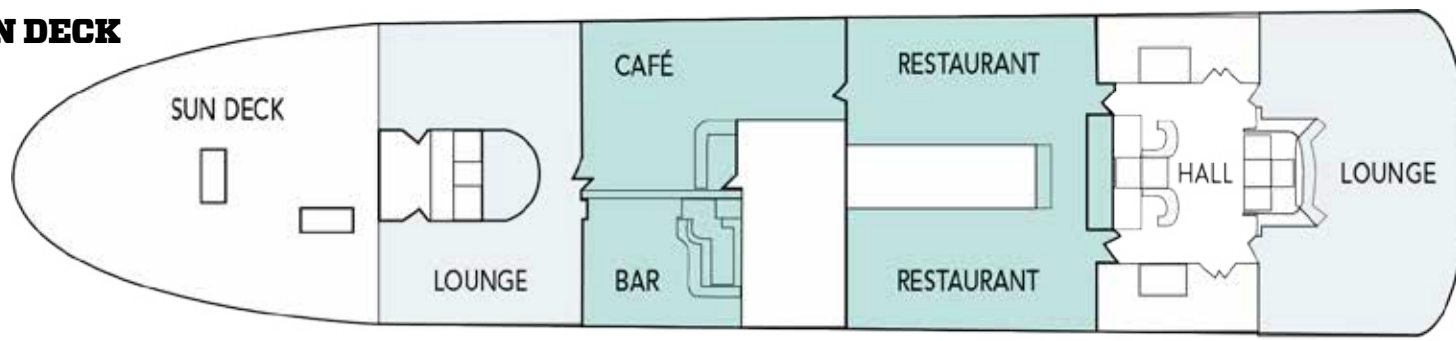

SALON DECK

DECK C

DECK B

DECK A

N	Prices from 26.451 DKK
J	Prices from 21.387 DKK
A	Prices from 22.147 DKK
I	Prices from 19.868 DKK
D	Prices from 16.830 DKK
E	Prices from 14.973 DKK

Cat	Deck	Cabin description
D2	B	Outside two bed cabin (bunk beds) with porthole and wash basin
D4	B	Outside four bed cabin (bunk beds) with porthole and wash basin
I1	C	Inside two bed cabin (bunk beds) <u>for single use</u> with shower/wc
I2	B, C	Inside two bed cabin (bunk beds) with shower/wc
I3	B	Inside three bed cabin (bunk beds) with shower/wc
J2	B	Outside two bed cabin (bunk bed), window/obstructed view, shower/wc
J3	C	Outside three bed cabin (bunk bed + sofa), window/obstructed view, shower/wc
A1	B, C	Outside two bed cabin (bunk beds) <u>for single use</u> with porthole and shower/wc
A2	B, C	Outside two bed cabin (bunk beds) with porthole and shower/wc
N2	C	Outside two bed cabin (bunk beds) with window, sofa, shower/wc. N2-304 has only 2 lower beds, no sofa
N3	C	Outside three bed cabin (bunk beds + sofa that can be made into extra bed) with window, shower/wc
E2	A	Inside two bed cabin (bunk beds) with wash basin and shared shower/wc