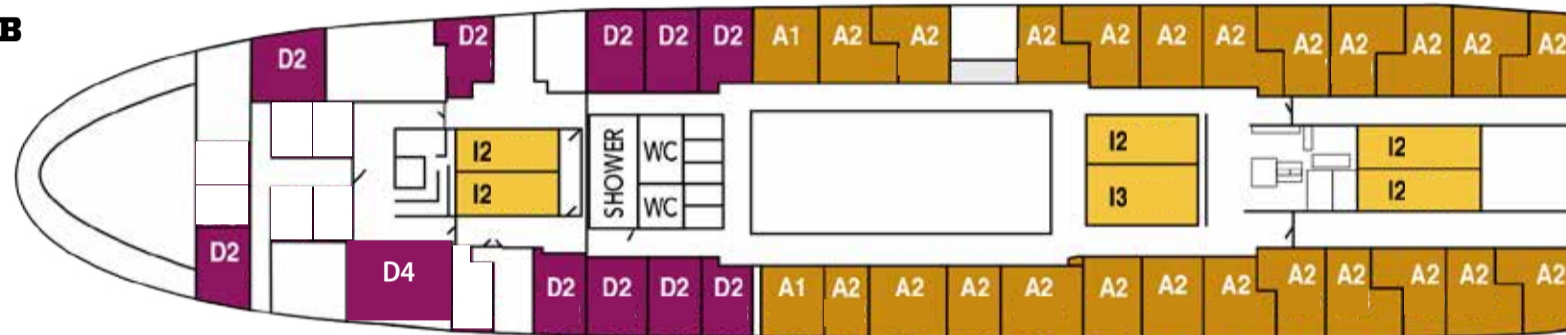

SALON DECK

DECK C

DECK B

DECK A

N	Prices from 26.451 DKK
J	Prices from 21.387 DKK
A	Prices from 22.147 DKK
I	Prices from 19.868 DKK
D	Prices from 16.830 DKK
E	Prices from 14.973 DKK

Cat	Deck	Cabin description
D2	B	Outside two bed cabin (bunk beds) with porthole and wash basin
D4	B	Outside four bed cabin (bunk beds) with porthole and wash basin
I1	C	Inside two bed cabin (bunk beds) <u>for single use</u> with shower/wc
I2	B, C	Inside two bed cabin (bunk beds) with shower/wc
I3	B	Inside three bed cabin (bunk beds) with shower/wc
J2	B	Outside two bed cabin (bunk bed), window/obstructed view, shower/wc
J3	C	Outside three bed cabin (bunk bed + sofa), window/obstructed view, shower/wc
A1	B, C	Outside two bed cabin (bunk beds) <u>for single use</u> with porthole and shower/wc
A2	B, C	Outside two bed cabin (bunk beds) with porthole and shower/wc
N2	C	Outside two bed cabin (bunk beds) with window, sofa, shower/wc. N2-304 has only 2 lower beds, no sofa
N3	C	Outside three bed cabin (bunk beds + sofa that can be made into extra bed) with window, shower/wc
E2	A	Inside two bed cabin (bunk beds) with wash basin and shared shower/wc